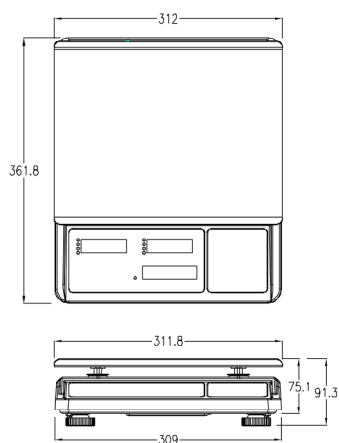

Full-packed features

50 PLU memories, Money change, Accumulation, Sleep mode & many more!

Rear display

Comes with rear displays that show weight, unit price & total price in bright LED display.

Features

- 50 PLU memories
- 3 types of Unit price: Rp/kg, Rp/100g, Rp/g
- Money change calculation
- Accumulation (M+) function
- Sleep function to save battery
- Full-pressed steel scale base and mounting
- Stainless-steel wide tray
- Front and rear display
- Rechargeable battery

Stainless steel tray
Stainless steel tray ideal for weighing foods

Full-pressed steel base
Designed to withstand rough condition using full-pressed steel for scale base & loadcell mounting.

Dimensions (Unit: mm)

Full-packed features
50 PLU memories, Money change, Accumulation, Sleep mode & many more!

Specifications

Capacity	6kg	15kg	30kg
Readability	1g	2g	5g
Maximum tare	1.999kg	15kg	30kg
Overload capacity	125% of max. capacity		
Response time	1 ~ 3 sec		
Weight display	15mm LED (5 digits)		
Unit Price display	15mm LED (5 digits)		
Total Price display	15mm LED (6 digits)		
Display lamps	ZERO, STABLE, TARE, LO.BAT, Rp/kg, Rp/100g, Rp/g, M+, CHARGE		
PLU memories	50 memories		
Accumulation	20 groups or max. total price is 999,999		
Safe mode	OFF, 10s, 30s, 60s, 120s, 180s		
Unit Price	Rp/kg, Rp/100g, Rp/g		
Power supply	4VDC/4Ah rechargeable battery. 5VDC/500mA Adaptor		
Operating	-10°C ~ 40°C		
Platform size	312mm x 252mm		
Overall dimensions	362mm x 309mm x 70mm		

Rear display
Comes with rear displays that show weight, unit price & total price in bright LED display.

Rechargeable battery
Easy to replace & high capacity 4000 mAh rechargeable battery