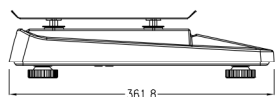

Full-packed features

50 PLU memories, Money change, Accumulation, Sleep mode & many more!

Rear display

Comes with rear displays that show weight, unit price & total price in bright LED display.

Features

- 50 PLU memories
- 3 types of Unit price: Rp/kg, Rp/100g, Rp/g
- Money change calculation
- Accumulation (M+) function
- Sleep function to save battery
- Full-pressed steel scale base and mounting
- Stainless-steel wide tray
- Front and rear display
- Rechargeable battery

Stainless steel tray
Stainless steel tray ideal for weighing foods

Full-pressed steel base
Designed to withstand rough condition using full-pressed steel for scale base & loadcell mounting.

Dimensions (Unit: mm)

Full-packed features
50 PLU memories, Money change, Accumulation, Sleep mode & many more!

Specifications

Capacity	6kg	15kg	30kg
Readability	1g	2g	5g
Maximum tare	1.999kg	15kg	30kg
Overload capacity	125% of max. capacity		
Response time	1 ~ 3 sec		
Weight display	15mm LED (5 digits)		
Unit Price display	15mm LED (5 digits)		
Total Price display	15mm LED (6 digits)		
Display lamps	ZERO, STABLE, TARE, LO.BAT, Rp/kg, Rp/100g, Rp/g, M+, CHARGE		
PLU memories	50 memories		
Accumulation	20 groups or max. total price is 999,999		
Safe mode	OFF, 10s, 30s, 60s, 120s, 180s		
Unit Price	Rp/kg, Rp/100g, Rp/g		
Power supply	4VDC/4Ah rechargeable battery. 5VDC/500mA Adaptor		
Operating	-10°C ~ 40°C		
Platform size	312mm x 252mm		
Overall dimensions	362mm x 309mm x 70mm		